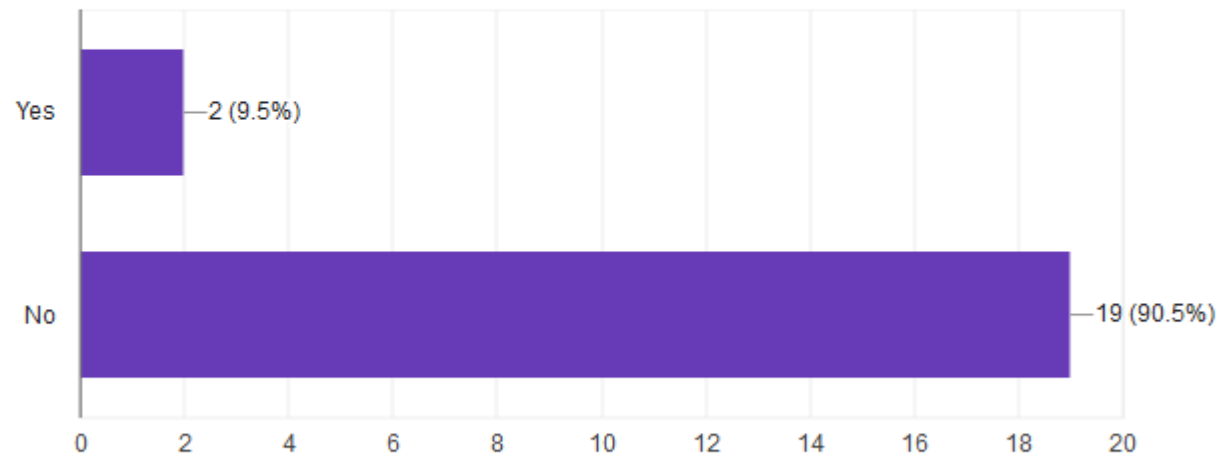

Is your library actively planning to implement any changes? (We are only asking about cases where you have reached a decision.)

21 responses

If yes, what type of changes?

3 responses

We have become the next cohort of Tipasa training

We are always rethinking policies and practice, but have no specific plans that I can think of!

We will migrate to Tipasa as soon as it's available