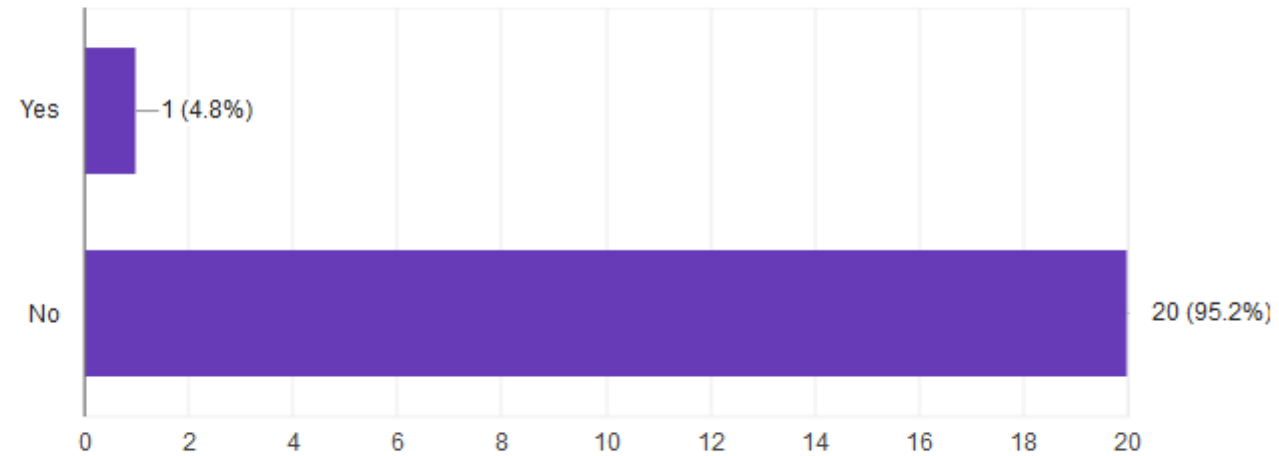

22 responses

If your library uses ILLiad, do you connect to the Aleph catalog via CUNY+ (using IDS Project add-on software)?

19 responses

Has your library ALREADY migrated to Tipasa for ILL?

21 responses

Is your library actively planning to implement any changes? (We are only asking about cases where you have reached a decision.)