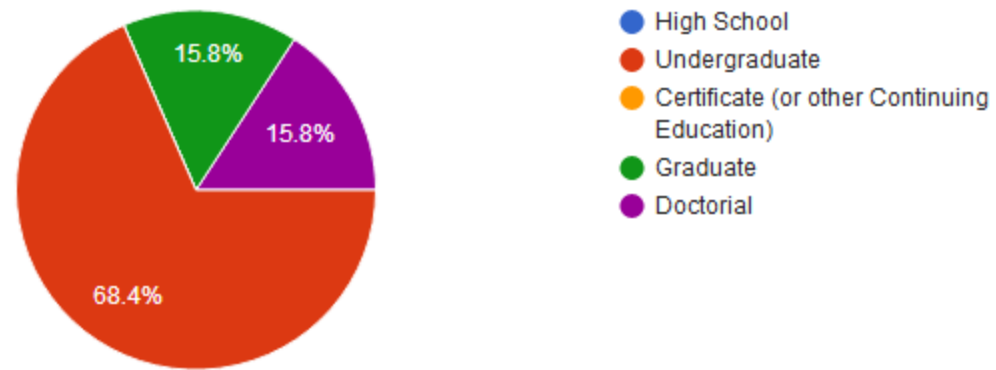

If students are permitted, then for which level of student:

19 responses